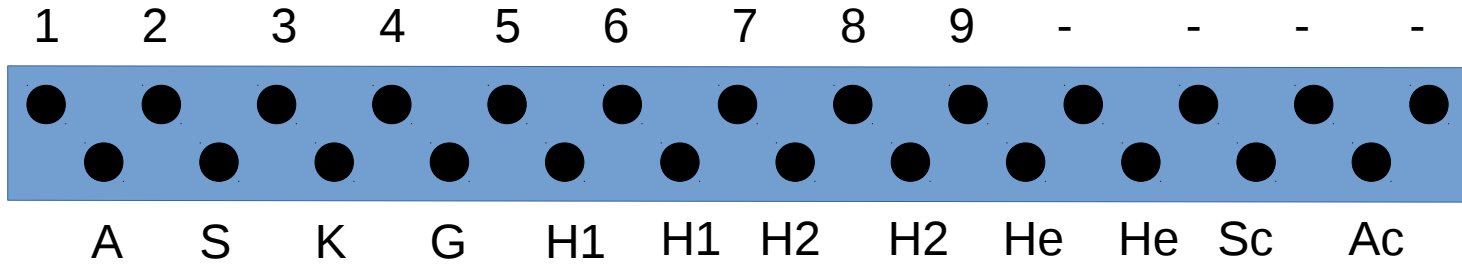

Tube Code Plugs

Pins on Tube Base

μTracer Signals and Supplies

Ext. heater & Cont. Mode

Example Plug for EL84